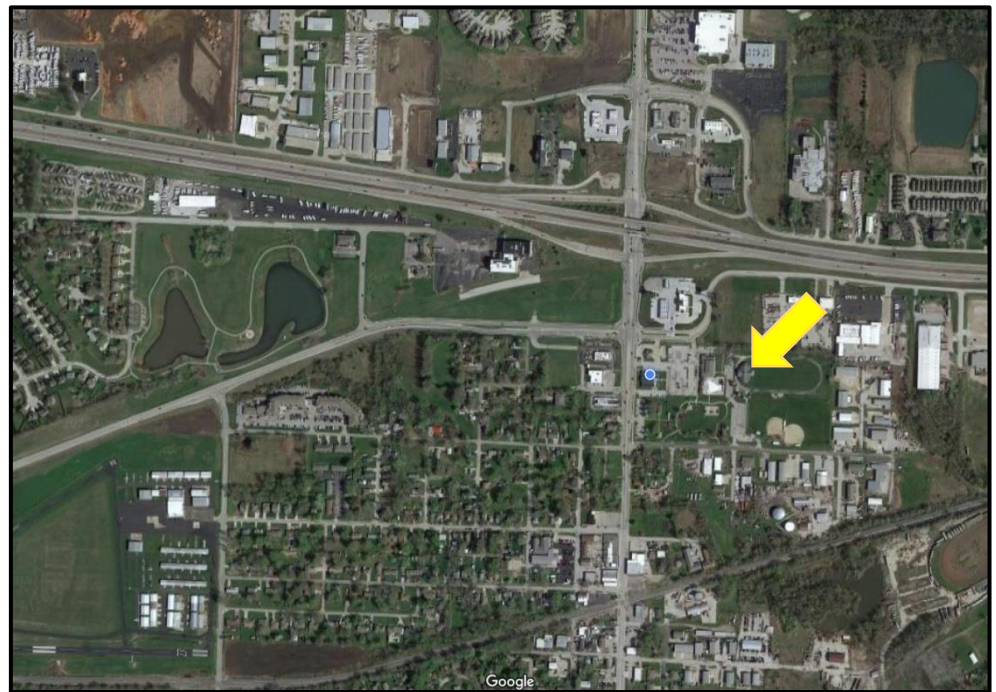

To make a reservation, contact:

Grain Valley Community Center Front Desk at **(816) 847-6230**.

Rental Rate is $40.00 per hour
(Fee is due 2 weeks before the event)

A $50.00 security/cleaning deposit is required at time of reservation.

* All banners & decorations need to be removed once the event has concluded.

* All trash cans need to be emptied and trash taken to the dumpsters on-site.